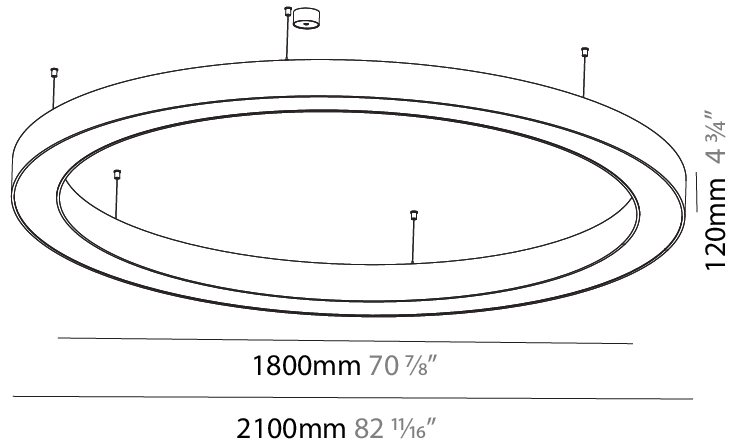

GENERAL

Series: Glorious
Subseries: Glorious
Brand: Prolight
Division: Architectural
Mounting Type: Suspension
Mounting Location: Ceiling
Subcategory: Ambient

PHYSICAL

Shape: Round
Diameter (mm): 2100
Diameter (in): 82 11/16
Height (mm): 120
Height (in): 4 3/4
Max. Overall Height (mm): 2120
Max. Overall Height (in): 83 7/16
Light Distribution: Direct / Indirect
Weight (kg): 26.817
Weight (lbs): 59.12
Diffuser: PMMA - Opal
Fixture Finish: SSR / BKV / CWI / CRY / HAB / LAG / UFT / ITA / RUA / RUR / MIC / FTG / MYG / TWT / LOD / PUS / FRO / FUP / KIA / POP / BLS / SPG / MEY / GOH / GUM / CHC / COM / ABZ / JAG / OBR / MOS / ROR
Fixture Material: Aluminum

ELECTRICAL

Lamp Type: LED (Zhaga Standard)
Input Wattage (W): 165
Total Output Wattage (W): 132 / 105.6 (3500K)
Dimming: Non-Dimming / Phase Dimming (120Vac only) / 0-10V Dimming
Driver Included: Yes
Driver Location: Integrated
Driver Type: Constant Current - 120 / 277Vac
Driver Class: Class 2
Input Voltage (V): 120 - 277
Constant Current (MA): 350 / 700/600 (3500K)

LED

Color Temperature (°K): 3000 / 3500 / 4000
Max. Delivered Lumen (lm): 9690 / 10035 / 10240 Direct / 7670 / 7938 / 8100 Indirect
CRI: >80 CRI
Efficiency (%): 70
Lamp Life (hrs): 50000

OPTICAL

RATINGS AND CERTIFICATIONS

Certified By: Certified for North American Standards
IP rating: IP20

PROJECT
TYPE
SPECIFIER
QUANTITY
DATE